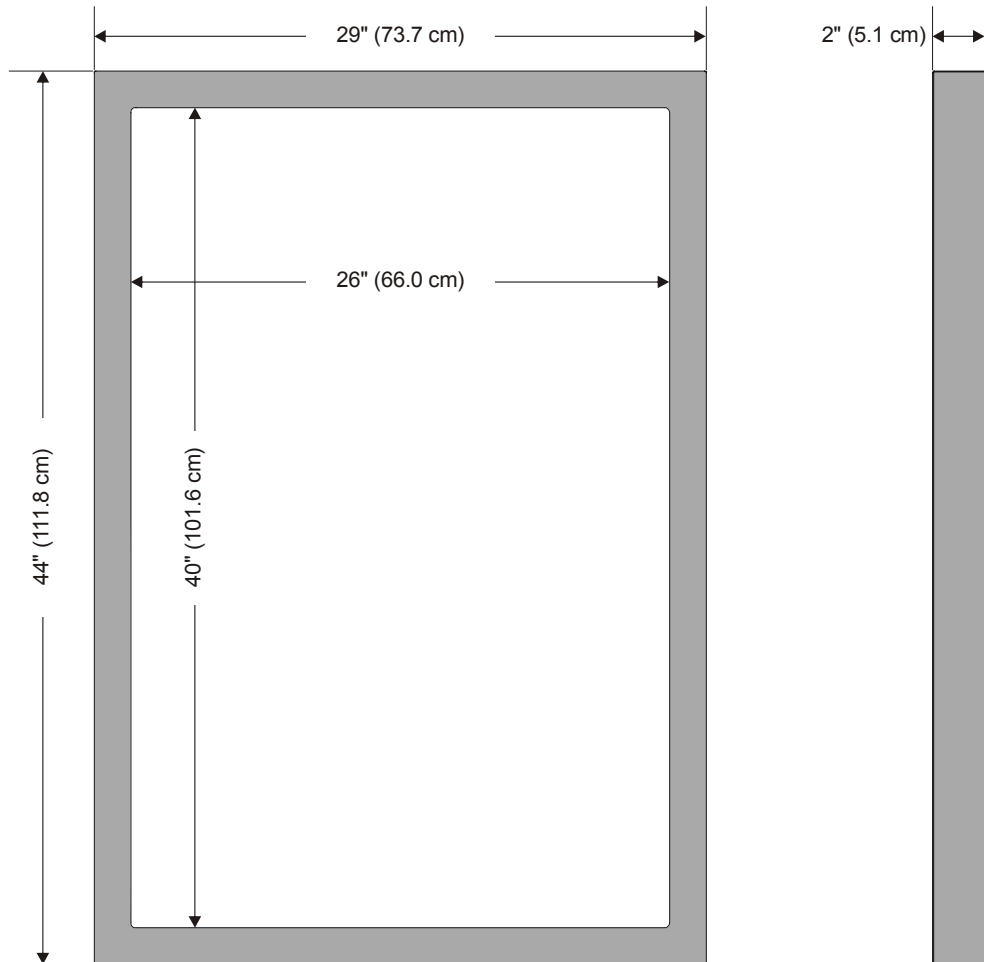

Frame for Actalyst™ Interactive Overlays

Specifications – Model F40X for 40" KLX340 and KPX340 Actalyst Interactive Overlays

Physical Specifications

Size	Frame for Actalyst Interactive Overlay	29" W × 44" H × 2" D (73.7 cm × 111.8 cm × 5.1 cm)
	Added Depth to the Front of the Interactive Overlay	1/16" (1.6 mm)
Weight		7 lb. 4 oz. (3.3 kg)
Shipping Size	Shipping Carton	48 1/2" W × 34" H × 5 1/2" D (123.2 cm × 86.4 cm × 14.0 cm)
Shipping Weight	Contents and Shipping Carton	12 lb. 8 oz. (5.7 kg)

Standard Features

Mounting Tabs	14 metal tabs situated around the perimeter bend inwards to securely attach the Frame to the bezel of an Actalyst interactive overlay
Orientation	Can be used in either portrait or landscape orientation
Material	19-gauge steel
Finish	Powder coat with a Sandtex® finish
Warranty	One-year limited equipment warranty

SMART Order Number

F40X	Black Frame for 40" KLX340/KPX340 Actalyst interactive overlays (when ordered with an Actalyst interactive overlay)
F40X-SA	Black Frame for 40" KLX340/KPX340 Actalyst interactive overlays (when ordered separately from an Actalyst interactive overlay)

SMART Technologies Inc.
1207 – 11 Avenue SW, Suite 300
Calgary, AB T3C 0M5
CANADA
Phone +1.403.245.0333
Toll Free 1.888.42.SMART (Canada/U.S.)
info@smarttech.com www.smarttech.com

SMART
Technologies