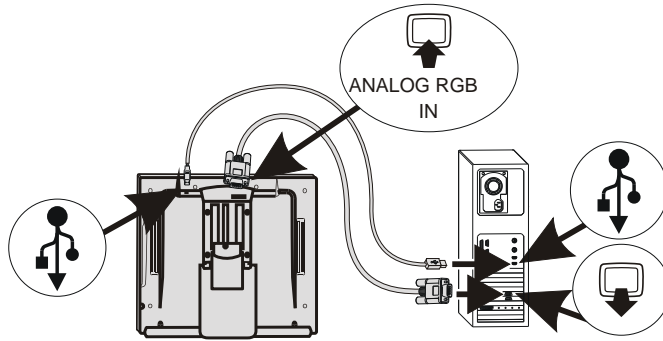

SMART[™] Sympodium[™] ID250 Interactive Pen Display

Technologies Inc.

1

2

3

4

SMART Technologies Inc.
Suite 300, 1207 – 11th Avenue SW
Calgary, AB CANADA T3C 0M5
Main Switchboard: 1.888.42.SMART (Canada/U.S.) or +1.403.245.0333 (all other countries)
Support Tel: 1.866.518.6791 (Canada/U.S.) or +1.403.228.5940 (all other countries)
Support Fax: +1.403.806.1256
support@smarttech.com www.smarttech.com