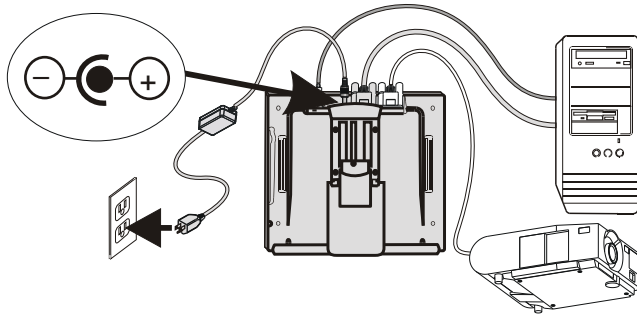

SMART[™] Sympodium[™] ID250 Interactive Pen Display

Technologies Inc.

1

2

3

4

SMART Technologies Inc.
Suite 300, 1207 – 11th Avenue SW
Calgary, AB CANADA T3C 0M5
Main Switchboard: 1.888.42.SMART (Canada/U.S.) or +1.403.245.0333 (all other countries)
Support Tel: 1.866.518.6791 (Canada/U.S.) or +1.403.228.5940 (all other countries)
Support Fax: +1.403.806.1256
support@smarttech.com www.smarttech.com