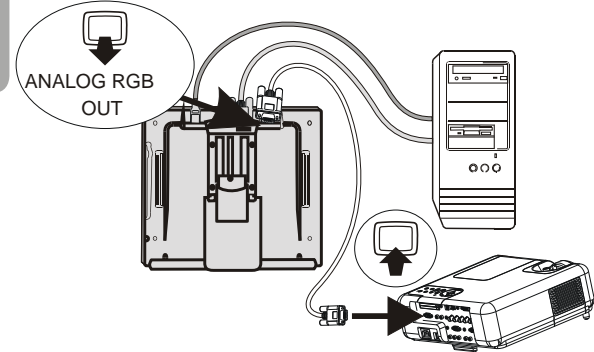

SMART[™] Sympodium[™] ID250 Interactive Pen Display

Technologies Inc.

1

2

3

4

SMART Technologies Inc.
Suite 300, 1207 – 11th Avenue SW
Calgary, AB CANADA T3C 0M5
Main Switchboard: 1.888.42.SMART (Canada/U.S.) or +1.403.245.0333 (all other countries)
Support Tel: 1.866.518.6791 (Canada/U.S.) or +1.403.228.5940 (all other countries)
Support Fax: +1.403.806.1256
support@smarttech.com www.smarttech.com