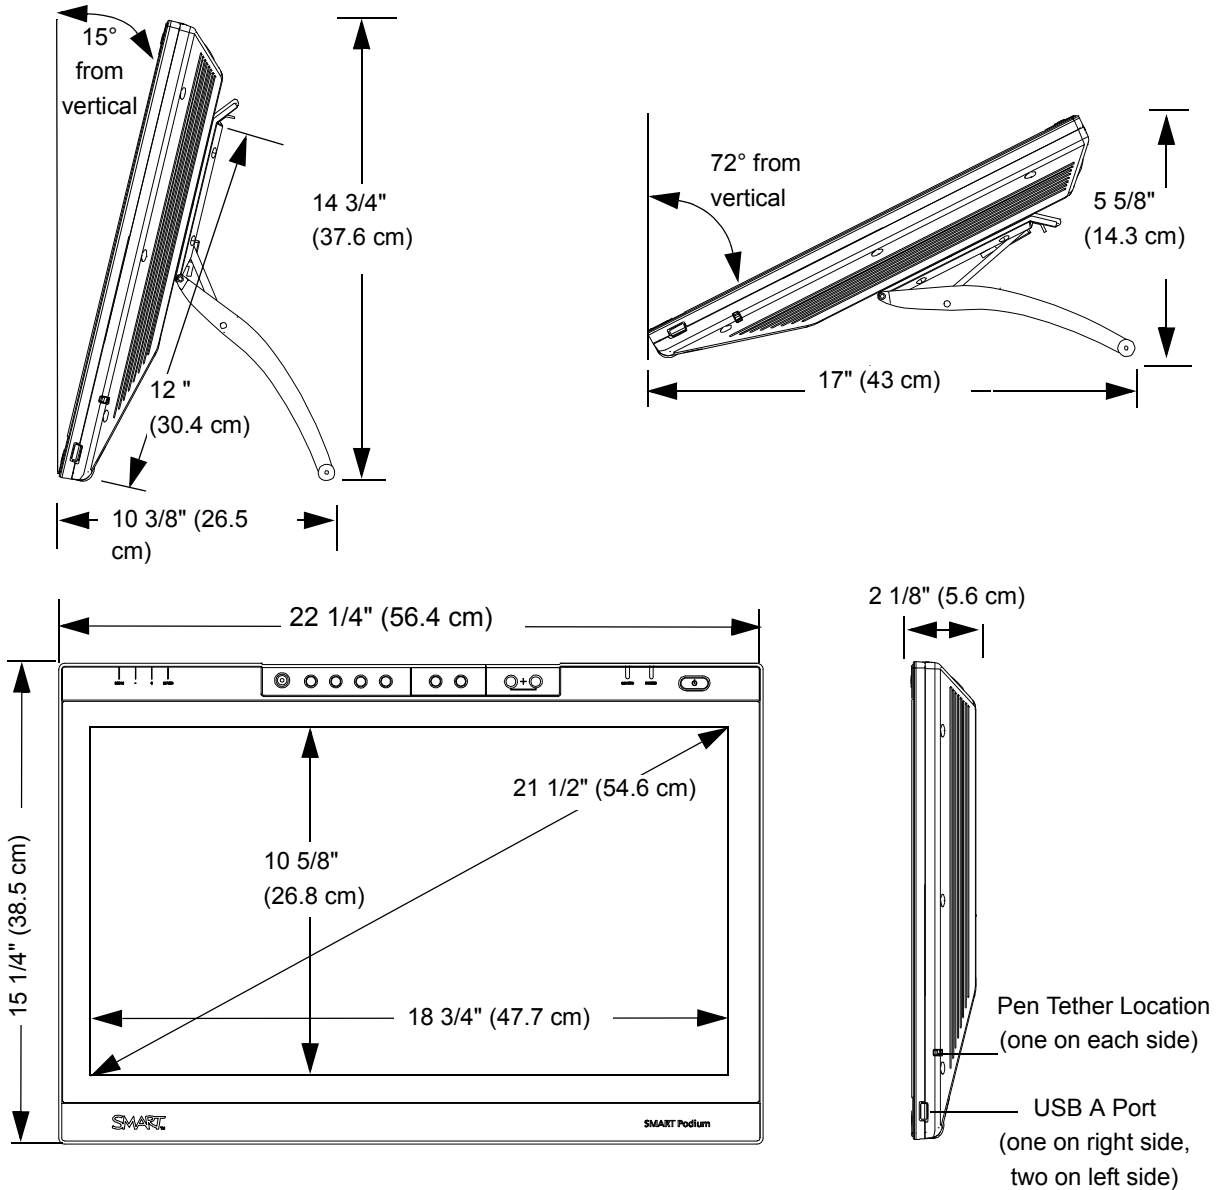

Physical Dimensions

www.smarttech.com/support www.smarttech.com/contactsupport
Support +1.403.228.5940 or Toll Free 1.866.518.6791 (U.S./Canada)

©2009–2010 SMART Technologies ULC. All rights reserved. SMART Podium, SMART Notebook, The SMART logo and smarttech are trademarks or registered trademarks of SMART Technologies ULC in the U.S. and/or other countries. All third-party product and company names may be trademarks of their respective owners. Patent No. US6320597; US6326954; US6741267; US6747636; US7151533; US7499033; CA2058219; and CA2252302. Other patents pending. Contents are subject to change without notice. 02/2010.