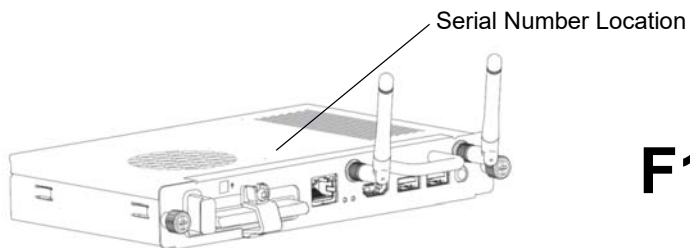

Serial Number Location

Unique Serial Number

F102KW33L00062