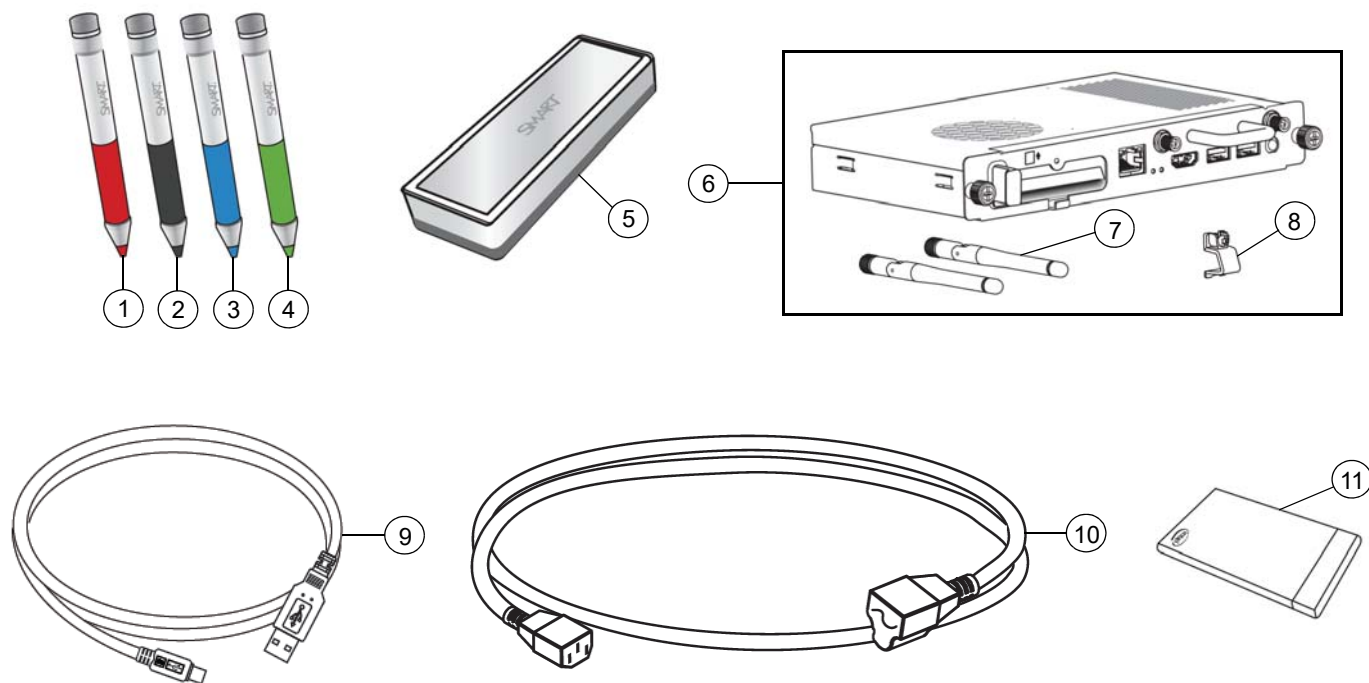

Phone: 1.888.42.SMART

International: +1.403.245.0333

SBID-7375-I5/M3/PENT Parts

Item	Part No.	Qty	Description
1	1030594	1	Assembly, active stylus, red, single pack
2	1030586	1	Assembly, active stylus, black, single pack
3	1030596	1	Assembly, active stylus, blue, single pack
4	1030595	1	Assembly, active stylus, green, single pack
5	1028732	1	Assembly, eraser
6	1030624	1	Assembly, PC, AM50, EDU NOTE: Includes AM50 and items 7 and 8.
7	1029824	2	Antenna
8	1031640	1	Cover, security, AM50
9	1028289	1	Cable, USB, A-B, 16' (5.0 m)
10	1022063	1	Cable, power, North America, 8' (2.4 m)
10	93-055	1	Cable, power, United Kingdom, 8' (2.4 m)
10	93-056	1	Cable, power, Australia, 8' (2.4 m)
10	93-054	1	Cable, power, Europe, 8' (2.4 m)
10	93-00708-20	1	Cable, power, China, 8' (2.4 m)
10	93-00654-20	1	Cable, power, Japan, 8' (2.4 m)
10	93-063	1	Cable, power, South Africa, 8' (2.4 m)
10	1018969	1	Cable, power, Singapore, 14' 9" (4.5 m)
10	1018970	1	Cable, power, India, 14' 9" (4.5 m)
10	1018971	1	Cable, power, Saudi Arabia, 14' 9" (4.5 m)
10	1018972	1	Cable, power, Brazil, 14' 9" (4.5 m)
10	1025597	1	Cable, power, Argentina, 14' 9" (4.5 m)